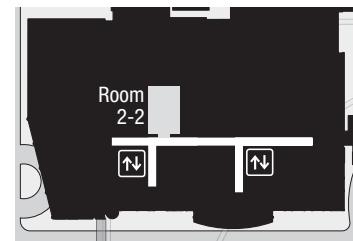

MAYO CLINIC PERINATAL CENTER

Mayo Clinic Hospital, Methodist Campus, Perinatal Education Classrooms

Subway Level

**Jester Hall S-75
Eisenberg Building**

Take Eisenberg Center Elevators down one floor to the Subway Level. From the elevators, follow hallway behind the information desk until you see signs for Jester Hall S-75.

Lobby Level

**Dining Rooms #1 - #6
Employee Cafeteria
Eisenberg Building**

Enter Employee Cafeteria on Lobby Level. Turn right at end of hallway.

Second Floor

**Room 2-2
Eisenberg Building**

Take Eisenberg West Elevators to second floor. Room 2-2 is located diagonally across from the elevators.