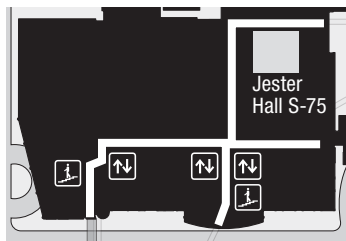

MAYO CLINIC PERINATAL CENTER

Mayo Clinic Hospital, Methodist Campus, Perinatal Education Classrooms

Subway Level

**Jester Hall S-75
Eisenberg Building**

Take Eisenberg Center Elevators down one floor to the Subway Level. From the elevators, follow hallway behind the information desk until you see signs for Jester Hall S-75.

Lobby Level

**Dining Rooms #1 - #6
Employee Cafeteria
Eisenberg Building**

Enter Employee Cafeteria on Lobby Level. Turn right at end of hallway.

Second Floor

**Room 2-2
Eisenberg Building**

Take Eisenberg West Elevators to second floor. Room 2-2 is located diagonally across from the elevators.