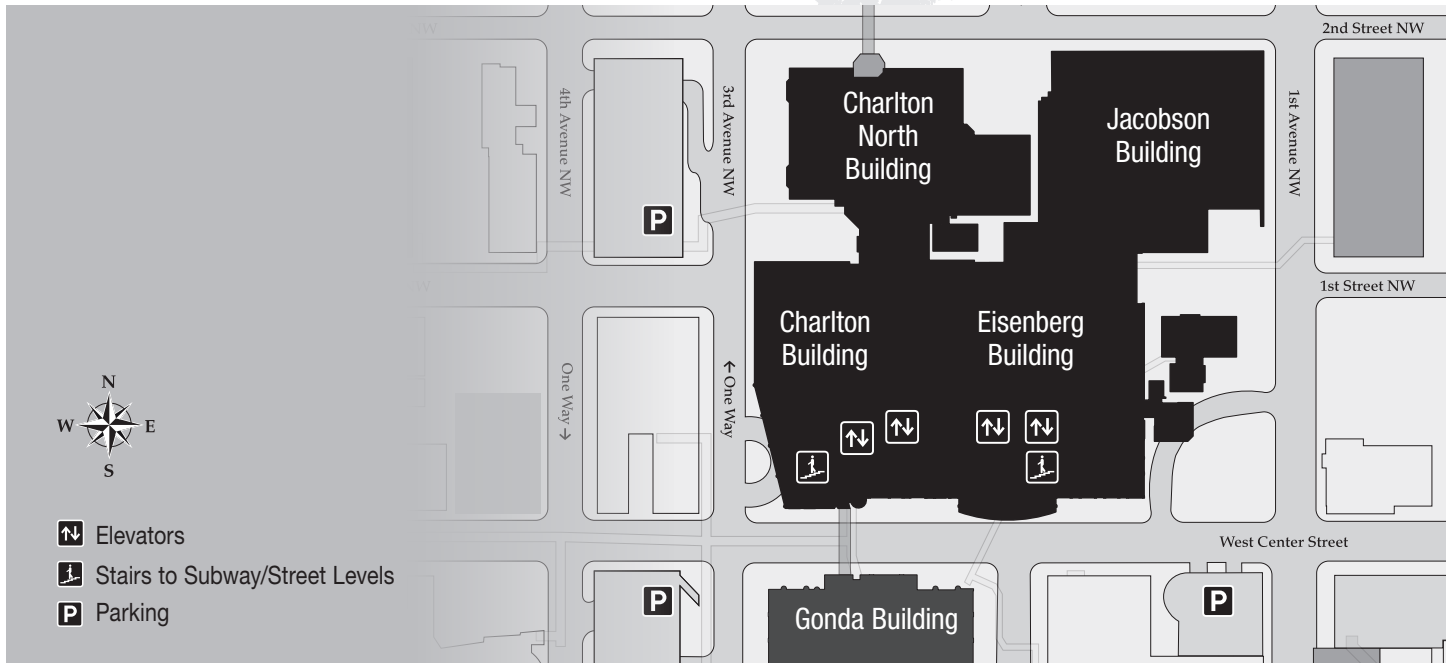

MAYO CLINIC PERINATAL CENTER

Mayo Clinic Hospital, Methodist Campus, Perinatal Education Classrooms

Subway Level

**Jester Hall S-75
Eisenberg Building**

Take Eisenberg Center Elevators down one floor to the Subway Level. From the elevators, follow hallway behind the information desk until you see signs for Jester Hall S-75.

Lobby Level

**Dining Rooms #1 - #6
Employee Cafeteria
Eisenberg Building**

Enter Employee Cafeteria on Lobby Level. Turn right at end of hallway.

Second Floor

**Room 2-2
Eisenberg Building**

Take Eisenberg West Elevators to second floor. Room 2-2 is located diagonally across from the elevators.